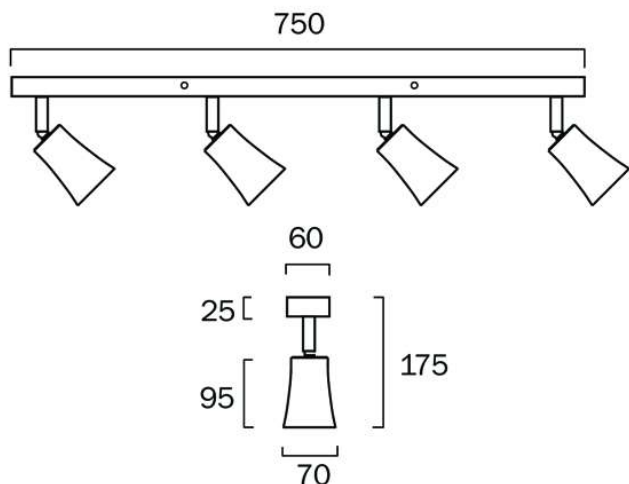

Also available as

Label	Thumbnail	GTIN
ALVEY SP1-GDBK		9329501057315
ALVEY SP2B-GDBK		9329501057322
ALVEY SP3B-GDBK		9329501057339

Color variation

Label	Thumbnail	GTIN
ALVEY SP4B-BK		9329501056684
ALVEY SP4B-WH		9329501056691

Globe Type Recommended

Label	Color Temperature	Thumbnail	GTIN
GL GU10LEDFW6-83	Warm White		9329501056233
GL GU10LEDFW6-84	Natural White		9329501056240
GL GU10LEDFW6-86	Daylight		9329501056257