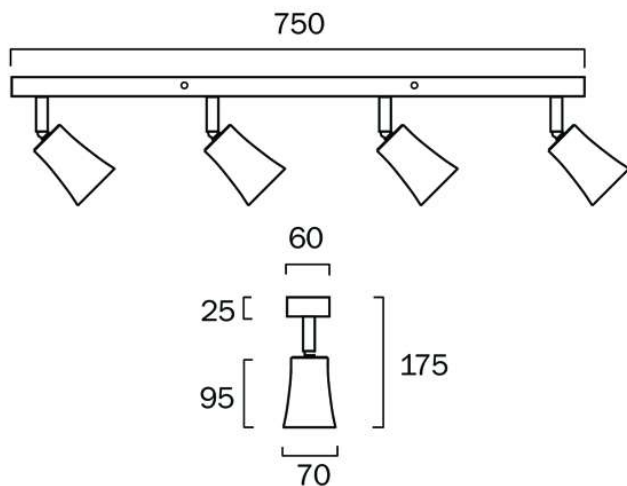

Also available as

Label	Thumbnail	GTIN
ALVEY SP1-BK		9329501056622
ALVEY SP2B-BK		9329501056646
ALVEY SP3B-BK		9329501056660

Color variation

Label	Thumbnail	GTIN
ALVEY SP4B-WH		9329501056691
ALVEY SP4B-GDBK		9329501057346

Globe Type Recommended

Label	Color Temperature	Thumbnail	GTIN
GL GU10LEDFW6-83	Warm White		9329501056233
GL GU10LEDFW6-84	Natural White		9329501056240
GL GU10LEDFW6-86	Daylight		9329501056257