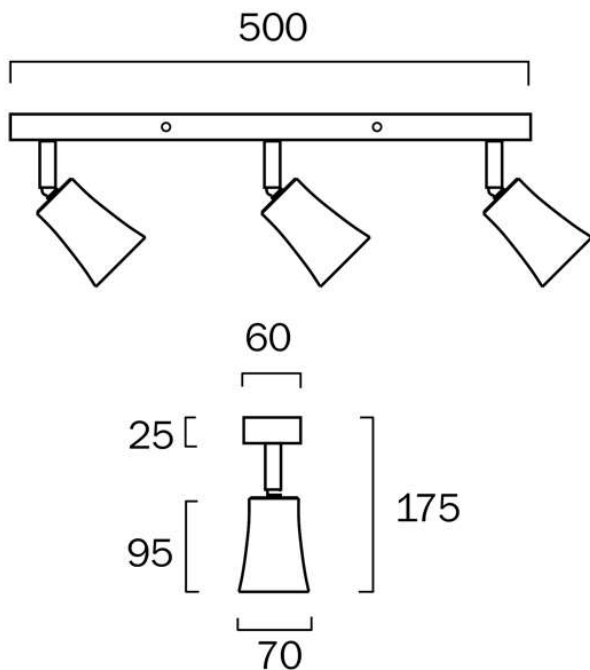

Also available as

Label	Thumbnail	GTIN
ALVEY SP1-GDBK		9329501057315
ALVEY SP2B-GDBK		9329501057322
ALVEY SP4B-GDBK		9329501057346

Color variation

Label	Thumbnail	GTIN
ALVEY SP3B-BK		9329501056660
ALVEY SP3B-WH		9329501056677

Globe Type Recommended

Label	Color Temperature	Thumbnail	GTIN
GL GU10LEDFW6-83	Warm White		9329501056233
GL GU10LEDFW6-84	Natural White		9329501056240
GL GU10LEDFW6-86	Daylight		9329501056257