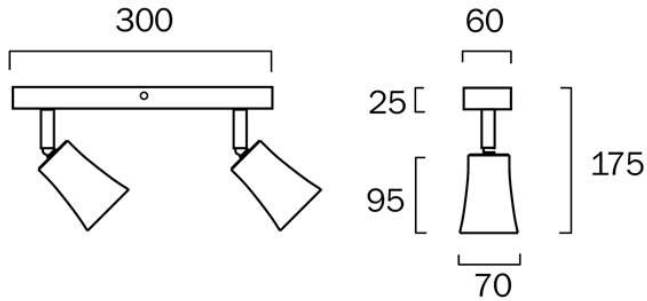

Also available as

Label	Thumbnail	GTIN
ALVEY SP1-WH		9329501056639
ALVEY SP3B-WH		9329501056677
ALVEY SP4B-WH		9329501056691

Color variation

Label	Thumbnail	GTIN
ALVEY SP2B-BK		9329501056646
ALVEY SP2B-GDBK		9329501057322

Globe Type Recommended

Label	Color Temperature	Thumbnail	GTIN
GL GU10LEDFW6-83	Warm White		9329501056233
GL GU10LEDFW6-84	Natural White		9329501056240
GL GU10LEDFW6-86	Daylight		9329501056257