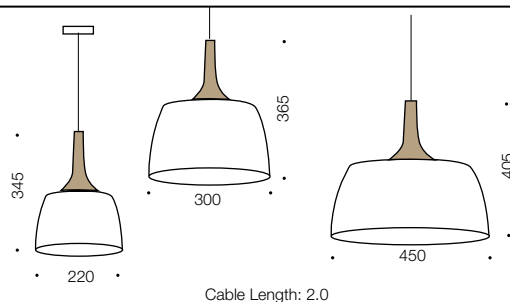

Sonya

Pendant

Specifications

Type	Pendant
Light Source	E27 40w max
Globe	Not included
Warranty	1 year*

Colours

Blue/oak

Bronze/oak

White/oak

Measurements

Codes

Sonya
PE22-BLOK

Sonya
PE45-BLOK

Sonya
PE22-BZOK

Sonya
PE45-BZOK

Sonya
PE22-WHOK

Sonya
PE45-WHOK