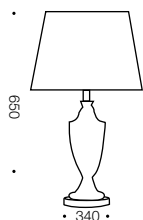

Sigrid

Table Lamp

Specifications

Type	Table Lamp
Light Source	E27 40w max
Globe	Not included
Warranty	1 year*

Colours

Chrome/clear/white

Gold/clear/black

Measurements