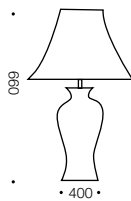

Shibo

Table Lamp

Specifications

Type	Table Lamp
Light Source	E27 40w max
Globe	Not included
Warranty	1 year*

Measurements

Colours

Bird/cream

Codes