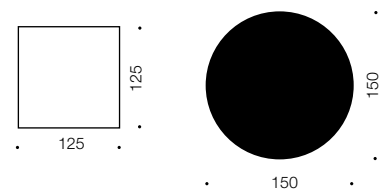

Measurements