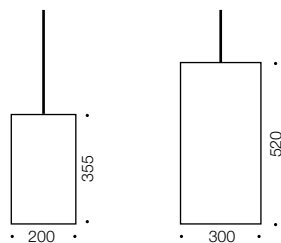

Pratt

Specifications

Type	Pendant
Light Source	E27
Wattage	25w/3x25w
Warranty	1 year*

Measurements

Colours

Antique brass

Codes

Pratt PE20-AB