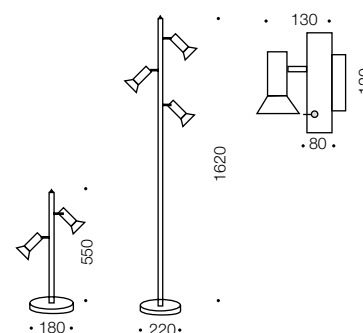

Pena

Floor, Table Lamp & Wall Lamp

Specifications

Type	Table / Floor Lamp
Light Source	LED
Lumen	700 / 840
Colour Temp	4000k
Wattage	10w / 15w
Dimmable	No
CRI	>80
Power Factor	>0.9
Beam Angle	120
Warranty	1 year*

Colours

Copper/chrome

Measurements

Codes

Pena FL3-CP/CH

Pena TL2-CP/CH

Product Approvals