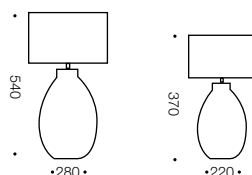

Miren

Table Lamp

Specifications

Type	Table Lamp
Light Source	25w E14max
Globe	Not included
Warranty	1 year*

Measurements

Colours

White red/white

Codes