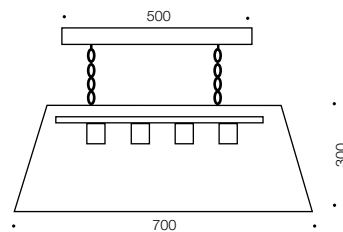

Mina

Pendant

Specifications

Type	Pendant
Light Source	E27 40w Pilot
Globe	Included
Warranty	1 year*

Colours

Oil bronze/clear

Measurements

Cable Length: 1.0