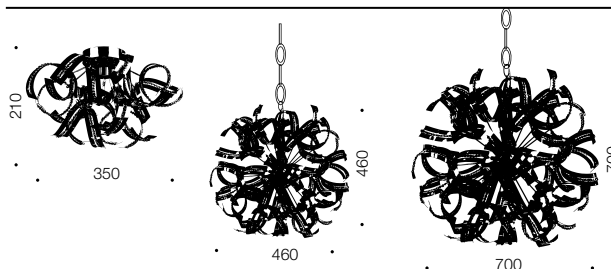

Merino

Batten Fix & Pendant

Specifications

Type	Batten Fix
Light Source	60w max
Globe	Not included
Warranty	1 year*

Measurements

Colours

Chrome/clear

Codes