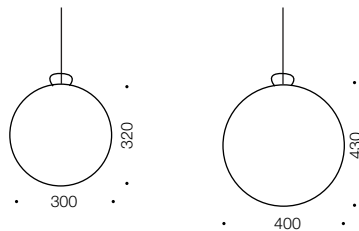

Medina

Specifications

Type	Pendant
Light Source	E27
Wattage	25w
Warranty	1 year*

Measurements

Colours

Antique brass

Codes

Medina PE30-AB