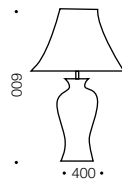

Hulong

Table Lamp

Specifications

Type	Table Lamp
Light Source	E27 40w max
Globe	Not included
Warranty	1 year*

Colours

Blue Flower/white

Measurements

Codes