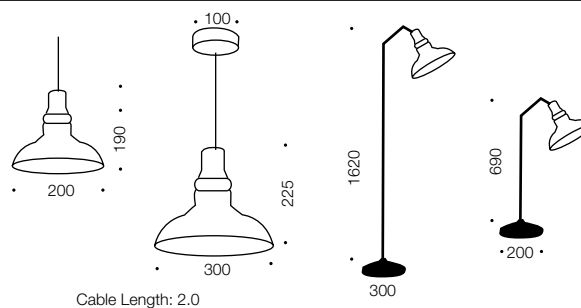

Hertel

Pendant, Floor & Table Lamp

Specifications

Type	Pendant, Floor & Table Lamp
Light Source	E27 25w max
Globe	Not included
Warranty	1 year*

Colours

Black/amber

Measurements

Codes