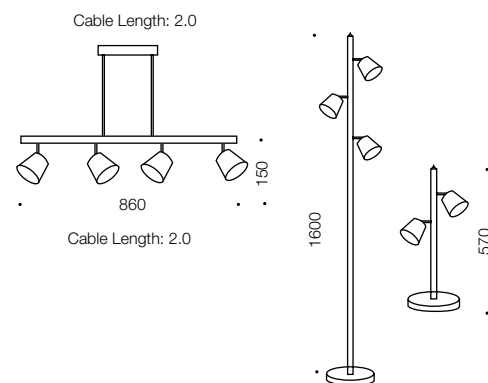

### Specifications

Type	Pendant, Floor & Table Lamp
Light Source	LED
Lumen	1400
Colour Temp	4000k
Wattage	4 x 5w
Dimmable	No
CRI	79
Power Factor	>0.9
Beam Angle	120
Warranty	1 year*

### Measurements