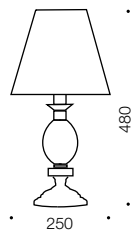

CREST

Table Lamp

Specifications

Type	Table Lamp
Light Source	25w E27 max
Globe	Not included
Warranty	1 year*

Measurements

Codes

CREST TL-AB/GLD

CREST TL-NK/WH