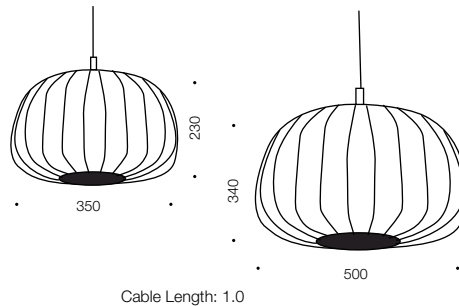

Coote

Pendant

Specifications

Type	Pendant
Light Source	E27 60w
Globe	Not included
Warranty	1 year*

Colours

Nicke/white shade
Made in poly resin material

Measurements

Codes