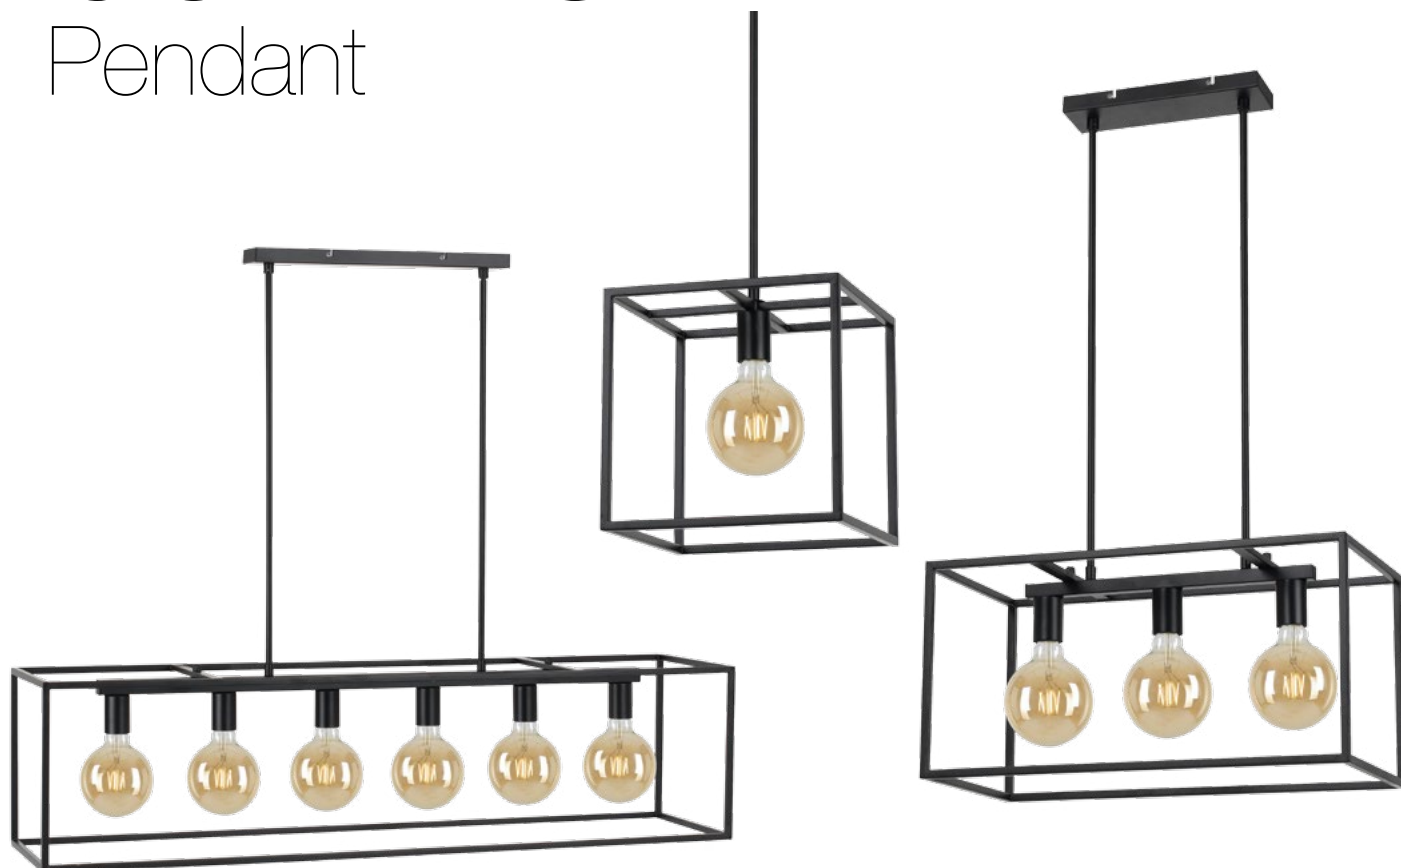

COLLINS

Pendant

Specifications

Type	Pendant
Light Source	E27 25w max
Globe	Not included
Warranty	1 year*

Colours

Black matt frame

Measurements

Codes