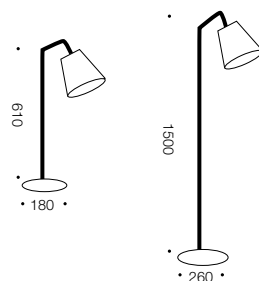

Baja

Floor & Table Lamp

Specifications

Type	Floor & Table Lamps
Light Source	E27 40w max
Globe	Not included
Warranty	1 year*

Colours

Black/red/white

Measurements

Codes