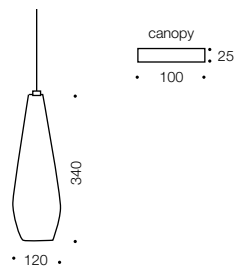

Specifications

Type	Pendant
Light Source	25w E27max
Globe	Not included
Warranty	1 year*

Colours

Smoke with black

Clear with nickel

Measurements

Codes

Elkin PE12-BKSM