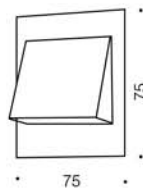

BREA

Stair Light

Specifications

Type	Stair Light
Light Source	LED
Lumen	240/260
Colour Temp	3000k/5000k
Wattage	3w
Dimmable	No
CRI	>80
Power Factor	>0.9
Beam Angle	120
Warranty	2 year*

Measurements

Codes

BREA 3-AL83