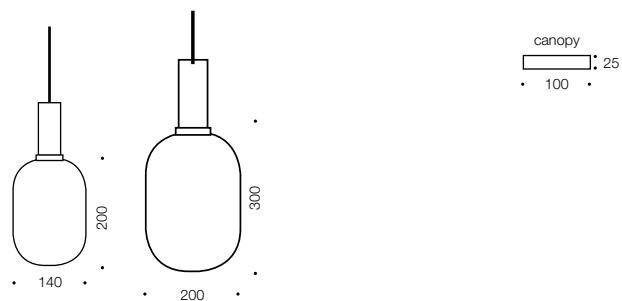

bonura

Specifications

Type	Pendant
Light Source	25w E27max
Globe	Not included
Warranty	1 year*

Colours

Smoke with black

Clear with nickel

Measurements

Codes