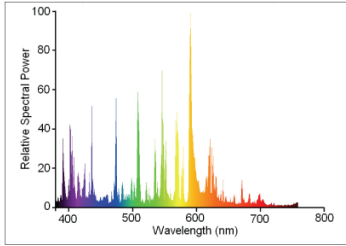

MetalArc MS250/PS/BU

MetalArc M1000/PS/U