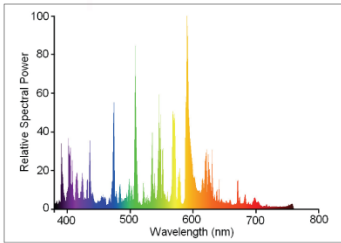

METALARC PULSE START

FEATURES

- Pulse Start MetalArc technology offers greater features and benefits than older styled Probe Start MetalArc lamps
- Less colour shift throughout lamp life
- Dual wattage, clear and coated lamps
- Reduced outer envelope for greater fixture flexibility
- Popular Bulbous Tubular (BT) envelope shape for rough service durability
- Open fixture rated (MP) lamps available when used with EX39 sockets
- Super High Output (MS) lamps, more lumens per watts
- UV stop outer jacket for reduced risk of fading
- All average lamp life based on Vertical burning position ONLY
 - Average rated lamp life 200/1000W: 15000 hours
 - Average rated lamp life 250/320/350/400W: 20000 hours
 - Average rated lamp life 750W: 16000 hours

Note:

*Luminous Flux based on Vertical operation. For Horizontal operation Luminous Flux, refer to the supporting document download.

MetalArc MS250/PS/BU

MetalArc M1000/PS/U

For more information,
scan the QR code: