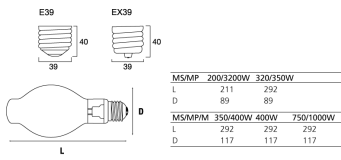

Note:

*Luminous Flux based on Vertical operation. For Horizontal operation Luminous Flux, refer to the supporting document download.

MetalArc MS250/PS/BU