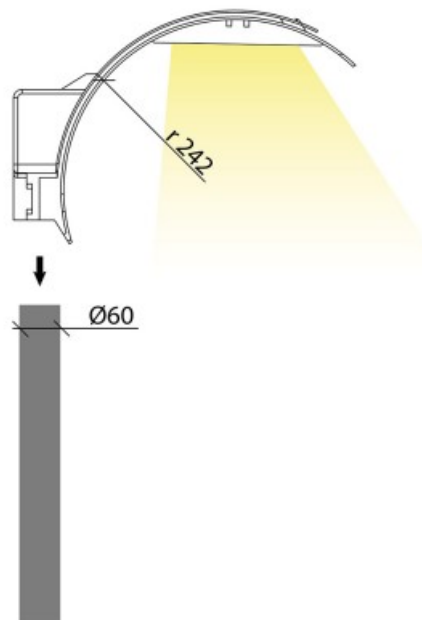

RRP: \$1,213.30

DIMENSIONS	TECHNICAL DATA	FEATURES	SPECIFICATIONS
------------	----------------	----------	----------------

• 482mmD x 342mmH x 215mmW

Total lumens: 6687  
 Colour temp: 4,000K  
 Power supply: 220-240V  
 CRI: 80  
 Wattage: 55  
 Control gear: Included

- One head style available in four different light distribution options
- The Arc Road 8 Metre Optics Lantern Head can be pole mounted or wall mounted with a 60mmØ fitter - purchased separately
- 10K surge protection
- Charcoal finish
- Lamp tiltable through 15°
- IK06 impact resistance
- Made in Italy
- For 60mm poles Superlux recommends use of 2 inch bore galvanised steel water pipe from Steel & Tube Ltd.

Material: Metal  
 Lamp included: Yes  
 IP Rating: IP65  
 Technology field: LED  
 Colour: Charcoal

Cablaggio basculabile 0°+15°