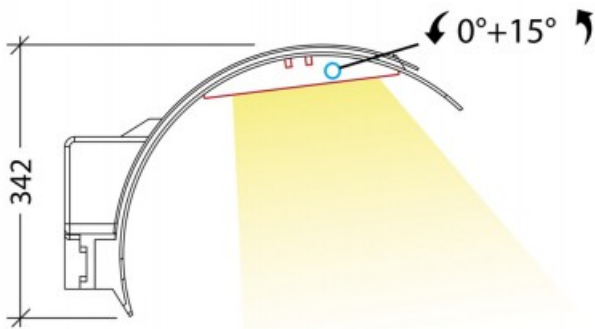

RRP: \$1,213.30

DIMENSIONS	TECHNICAL DATA	FEATURES	SPECIFICATIONS
------------	----------------	----------	----------------

• 482mmD x 342mmH x 215mmW

Total lumens: 6687  
 Colour temp: 4,000K  
 Power supply: 220-240V  
 CRI: 80  
 Wattage: 55  
 Control gear: Included

- One head style available in four different light distribution options
- The Arc Road 8 Metre Optics Lantern Head can be pole mounted or wall mounted with a 60mmØ fitter - purchased separately
- 10K surge protection
- Charcoal finish
- Lamp tiltable through 15°
- IK06 impact resistance
- Made in Italy
- For 60mm poles Superlux recommends use of 2 inch bore galvanised steel water pipe from Steel & Tube Ltd.

Material: Metal  
 Lamp included: Yes  
 IP Rating: IP65  
 Technology field: LED  
 Colour: Charcoal

Cablaggio basculabile 0°+15°