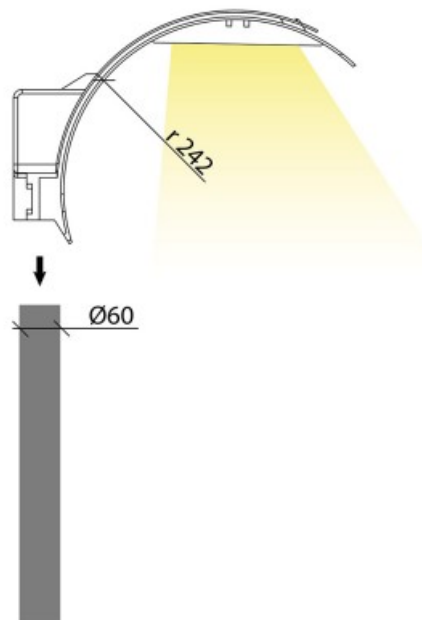

RRP: \$1,213.30

DIMENSIONS	TECHNICAL DATA	FEATURES	SPECIFICATIONS
------------	----------------	----------	----------------

• 482mmD x 342mmH x 215mmW

Total lumens: 6553
 Colour temp: 4,000K
 Power supply: 220-240V
 CRI: 80
 Wattage: 55
 Control gear: Included

- One head style available in four different light distribution options
- The Arco Road 5 Metre Optics Lantern Head can be pole mounted or wall mounted with a 60mmØ fitter - purchased separately
- 10K surge protection
- Charcoal finish
- Lamp tiltable through 15°
- IK06 impact resistance
- Made in Italy
- For 60mm poles Superlux recommends use of 2 inch bore galvanised steel water pipe from Steel & Tube Ltd

Material: Metal
 Lamp included: Yes
 IP Rating: IP65
 Technology field: LED
 Colour: Charcoal

Cablaggio basculabile 0°+15°