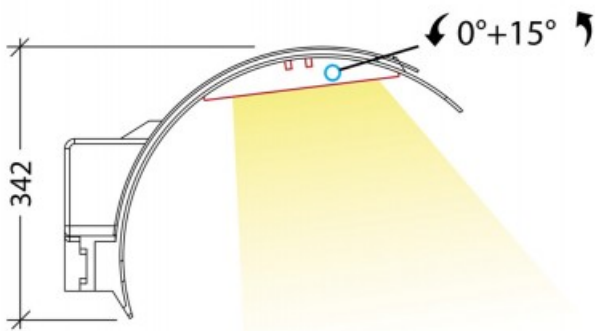

RRP: \$1,213.30

DIMENSIONS	TECHNICAL DATA	FEATURES	SPECIFICATIONS
------------	----------------	----------	----------------

• 482mmD x 342mmH x 215mmW

Total lumens: 6553
 Colour temp: 4,000K
 Power supply: 220-240V
 CRI: 80
 Wattage: 55
 Control gear: Included

- One head style available in four different light distribution options
- The Arco Road 5 Metre Optics Lantern Head can be pole mounted or wall mounted with a 60mmØ fitter - purchased separately
- 10K surge protection
- Charcoal finish
- Lamp tiltable through 15°
- IK06 impact resistance
- Made in Italy
- For 60mm poles Superlux recommends use of 2 inch bore galvanised steel water pipe from Steel & Tube Ltd

Material: Metal
 Lamp included: Yes
 IP Rating: IP65
 Technology field: LED
 Colour: Charcoal

Cablaggio basculabile 0°+15°