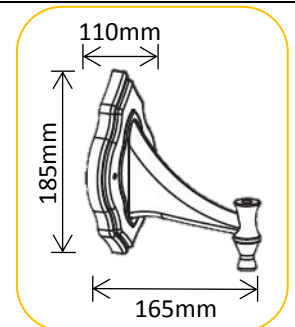

Features:

- Pyro-electric Infrared Sensor
- Aluminium Alloy Construction
- Manual Over-ride on Sensor
- Approximately 8-10 hours Operation
- Approximately 1 minute Sensor duration
- Wall Mounting Bracket
- Glass Lampshade Panels
- Black P.C. Finish

1 Year Warranty!

Wall Mount Dimensions

Packaged Fitting Weight & Dimensions

W: 3.3kg

D: 33cm x 32cm x 38cm