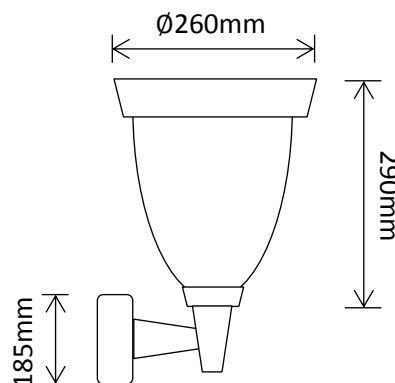

Residential Range

Wall Lights

Traditional Wall Light

Product Code	LED's	Battery	Solar Panel	IP Rating	Lumens
SLDWL0007A-6.2W-PIR	30 x SMD @0.2W (CW) 1 x SMD @0.2W (WW)	1 x 3.7V 4.4Ah NiMH	3W Integrated Polycrystalline	44	350 @ 1m

Features:

- Pyro-electric Infrared Sensor
- Aluminium Alloy Construction
- Manual Over-ride on Sensor
- Approximately 8-10 hours Operation
- Approximately 1 minute Sensor duration
- Wall Mounting Bracket
- Glass Lampshade Panels
- Black P.C. Finish

1 Year Warranty!

Wall Mount Dimensions

Packaged Fitting Weight & Dimensions

W: 3.3kg

D: 33cm x 32cm x 38cm