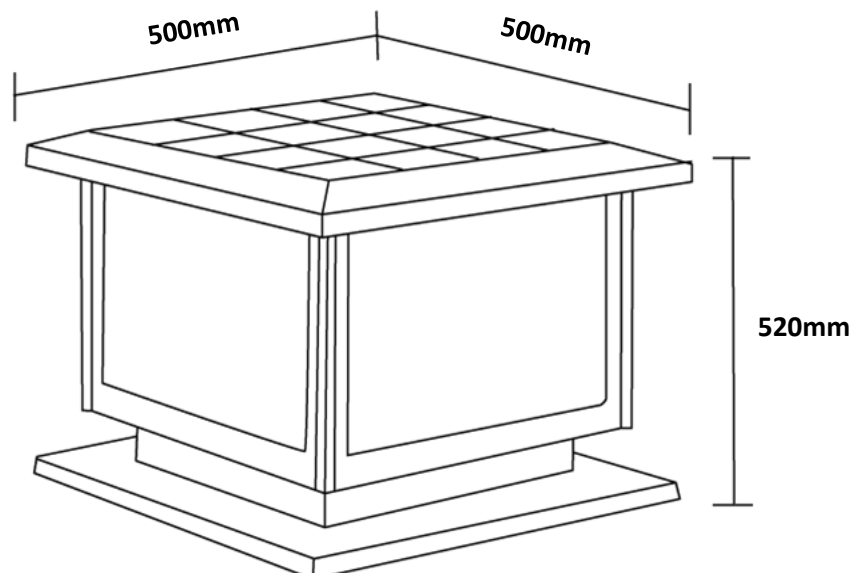

Commercial Range

Pillar Lights

Large Square Commercial Pillar Light

Product Code	LED's	Battery	Solar Panel	IP Rating	Lumens
SLDPIL2010/BLK-TC	7w (Tri Colour)	8000mAh LiFePo4	15w	44	700

Features:

- Automatic Day/Night Detection
- Die Cast Aluminium Frame
- High Quality Black Powder Coating
- Approximately 10-12 hours Operation
- 6 Hours Charging Time
- 4 Brightness settings
- Tri-colour LED technology
 - Colour Temperatures: 3000k/4000k/6000k

2 Year Warranty!

Definitions:

TC = Tri Colour

BLK = Black

Packaged Fitting Weight & Dimensions

W: 9kg

D: 53cm x 53cm x 53cm