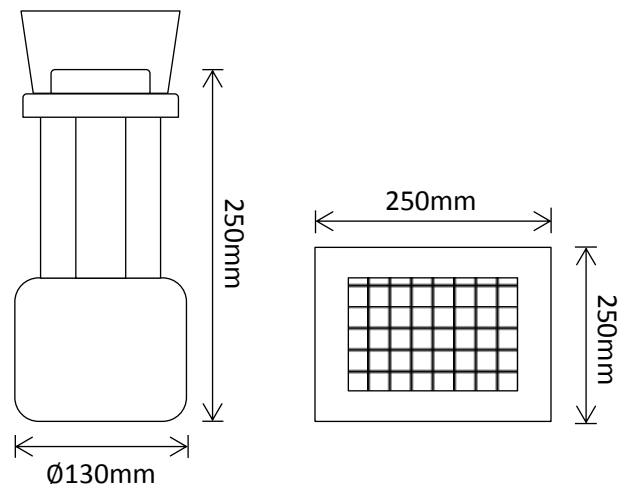

Residential Range

Camping Lanterns

Camping Lantern w/ USB Output

Product Code	LED's	Battery	Solar Panel	IP Rating	Lumens
SLDL2279	72 x 5000K CCT (CW)	1 x 3.7V 4Ah	3W Separate Polycrystalline	44	200 @ 1m

Features:

- On/Off Switch
- Approximately 8-10 hours Operation
- Adjustable Handle with Hook
- 2 ways of charging – Solar / 240v Mains
- 5.5v USB output for Charging of Devices
- Colour – Blue with Stainless Steel Features

1 Year Warranty!

Packaged Fitting Weight & Dimensions

W: 1.4kg

D: 18.5cm x 17.5cm x 28cm