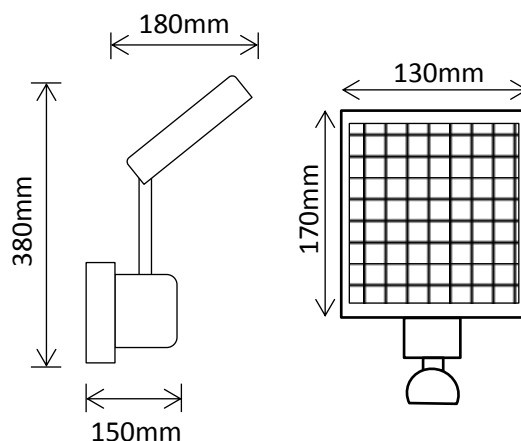

Residential Range

Flood Lights

Flood Light with Motion Sensor

Product Code	LED's	Battery	Solar Panel	IP Rating	Lumens
SLDFL0004C-4W-PIR/WW	20 x SMD @0.2W (WW)	1 x 3.6V 3.6Ah NiMH	2.5W Separate Polycrystalline	44	550 @ 1m
SLDFL0004C-4W-PIR/CW	20 x SMD @0.2W (CW)	3 x 1.2V 1500mAh NiMH	2.5W Separate Polycrystalline	44	550 @ 1m

Features:

- Approximately 4-6 hours Operation
- Pyro-electric Infrared Sensor
- Sensitivity Adjustable
- Time Adjustable
- 180 Degree Sensor Adjustment
- 360 Degree Light Adjustment
- Wall Mounting Bracket
- Colour - Black

1 Year Warranty!

Packaged Fitting Weight & Dimensions

W: 1.5kg

D: 24cm x 23cm x 22cm