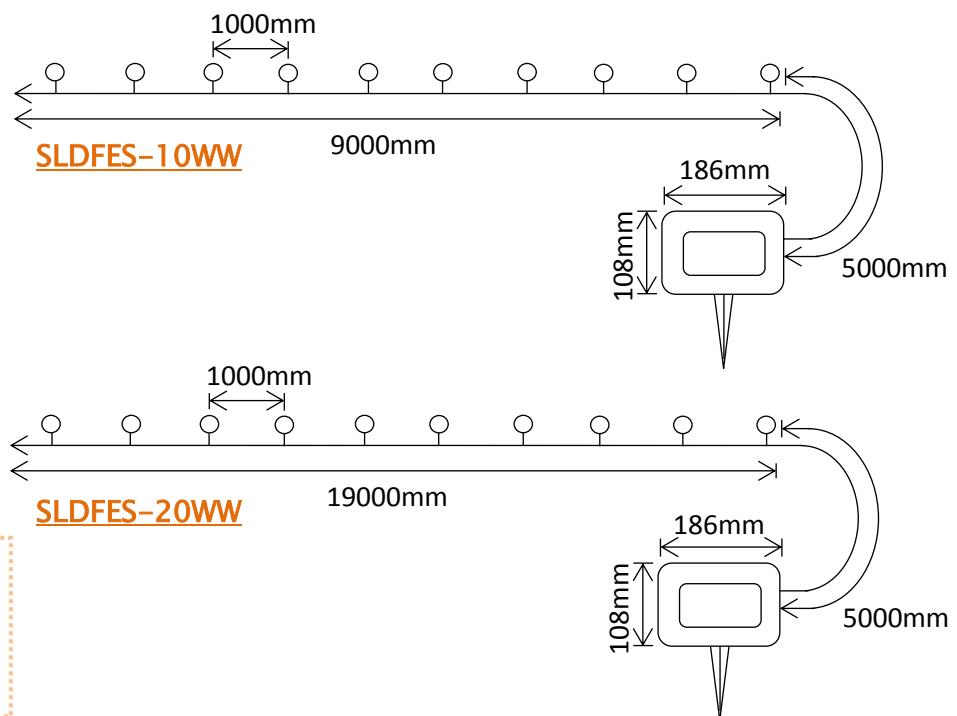

Residential Range

Festoon Lights

Festoon Lights

Product Code	LED's	Battery	Solar Panel	IP Rating	Lumens
SLDFES-10WW	10 x G45-E27 Filament LED @ 0.2W (WW)	2 x 3.7V 1800mAh Li-ion	2.8W 5.5VDC Separate E.R.E	65	20 @ 1m per bulb
SLDFES-20WW	20 x G45-E27 Filament LED @ 0.2W (WW)	2 x 3.7V 1800mAh Li-ion	2.8W 5.5VDC Separate E.R.E	65	20 @ 1m per bulb

Features:

- Approximately 8-10 hours Operation
- 1 x Spare Bulb Included per kit
- 4 x Pre-set Operation Modes
- Cable Colour - Black
- Optional Charging via 5v USB Port

1 Year Warranty!

Packaged Fitting Weight & Dimensions

W: 3.2kg

D: 49cm x 31cm x 11cm