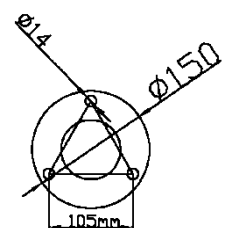

Residential Range

Bollard Lights

2 in 1 Bollard to Post Light

Product Code	LED's	Battery	Solar Panel	IP Rating	Lumens
SLDBLP006 /BLK	36 x SMD LEDs @ 0.2Wea (Dual Colour)	1 x 6V 4.5Ah LiFePO4	4W Integrated Polycrystalline	65	250 @ 1 m

Features:

- High Quality Machined Aluminium
- Approximately 6-8 hours Operation
- Two height options
- Dual Colour
- Surface Mounted base

1 Year Warranty!

What's included...

Packaged Fitting Weight & Dimensions

W: 5.7kg

D: 114cm x 32cm x 32cm