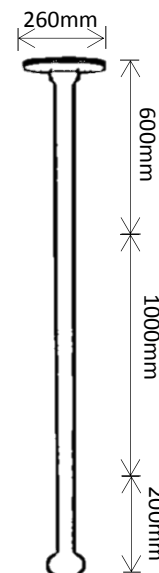

Residential Range

Bollard Lights

2 in 1 Bollard to Post Light

Product Code	LED's	Battery	Solar Panel	IP Rating	Lumens
SLDBLP006 /BLK	36 x SMD LEDs @ 0.2Wea (Dual Colour)	1 x 6V 4.5Ah LiFePO4	4W Integrated Polycrystalline	65	250 @ 1 m

Features:

- High Quality Machined Aluminium
- Approximately 6-8 hours Operation
- Two height options
- Dual Colour
- Surface Mounted base

1 Year Warranty!

What's included...

Packaged Fitting Weight & Dimensions

W: 5.7kg

D: 114cm x 32cm x 32cm