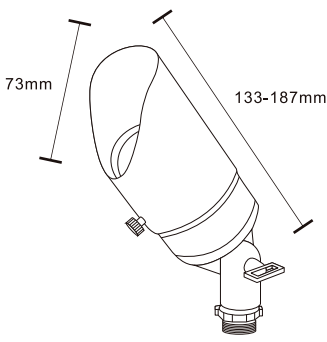

PSL2700WB

MATERIAL / FEATURES

- Heavy Duty Cast Brass
- Adjustable / removable cowling for discrete lighting
- Shock and heat resistant convex glass lens
- Includes (GS1) ABS Ground Stake, 1/2" NPT thread, slotted for ease of installation
- EPDM Rubber Bug Plug, prevents moisture/bugs from entering fixture
- Key Screw on knuckle for easy field adjustment
- Double "O" Ring Seal for added moisture protection
- Weather Resistant Aged Finish - Brass
 - (WB) Weathered Bronze
 - WB Brass finish will patina / tarnish depending on environmental conditions

SPECIFICATIONS

- 12 Volt Fixture
- 3' - #18/2 Direct Bury Landscape Lighting Wire
- Hi-temp ceramic socket w/nickel contacts, stainless steel springs, and Teflon jacketed wire leads
- Globe required – MR16 50 W Max
- IP Rating: IP65