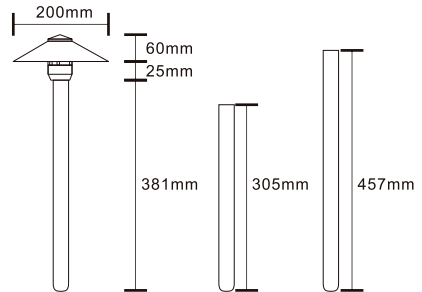

PPL1403BK PPL1403BZ PPL2403WB

MATERIAL / FEATURES

- Heavy Duty Cast Aluminium/Brass
- Powder Coated Reflective White Under Shade
- Industrial Grade Hub Assembly includes:
 - Rugged "O" Ring Seal for added moisture protection
 - Frosted Glass or Clear Lens
 - High Grade Cast Shatter Shield: Protects against accidental injury
- Always straight design ensures Shades are always level on Posts
- Weather Resistant Powder Coat finish – Aluminium
 - (BK) Black – PPL1403BK
 - (BZ) Commercial Bronze – PPL1403BZ
- Chemically Aged finish – Brass
 - (WB) – Weathered Brass – PPL2403WB
 - WB Brass finish will patina / tarnish depending on environmental conditions

SPECIFICATIONS

- 12 Volt Fixture
- 3' - #18/2 Direct Bury Landscape Lighting Wire
- Hi-temp ceramic socket w/nickel contacts, stainless steel springs, and Teflon jacketed wire leads
- Post Heights: 305mm/381mm/457mm
- Globe required: G4 35W Max
- IP Rating: IP65

PPL1403BK

PPL1403BZ

PPL2403WB

PART NUMBER	Colour	Post Height	COLOUR TEMP	LUMENS	INPUT	INCLUDED LED
PPL1403BK-12/15/18	Black	305/381/457mm				No globes supplied
PPL1403BZ-12/15/18	Bronze	305/381/457mm				No globes supplied
PPL2403WB-12/15/18	Weathered Bronze	305/381/457mm				No globes supplied
PPL1403BK/BZ-12/15/18-PLV3G4	Black/ Bronze	305/381/457mm	2700K	230	12V AC/DC	3.5W G4 Bi Pin PLV3-G4-27K
PPL2403WB-12/15/18-PLV3G4	Weathered Bronze	305/381/457mm	2700K	230	12V AC/DC	3.5W G4 Bi Pin PLV3-G4-27K