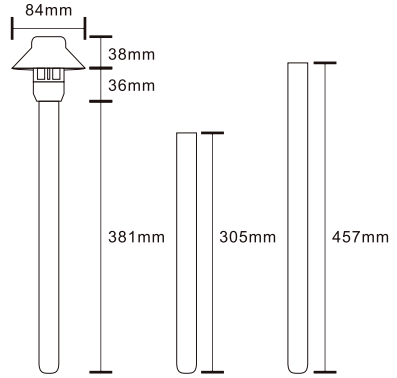

PPL1301BK PPL1301BZ PPL2301WB

MATERIAL / FEATURES

- Heavy Duty Cast Aluminium/Brass
- Powder Coated Reflective White Under Shade
- Industrial Grade Hub Assembly includes:
 - Rugged "O" Ring Seal for added moisture protection
 - Frosted Glass or Clear Lens
 - High Grade Cast Shatter Shield: Protects against accidental injury
- Always straight design ensures Shades are always level on Posts
- Weather Resistant Powder Coat finish – Aluminium
 - (BK) Black – PPL1301BK
 - (BZ) Commercial Bronze – PPL1301BZ
- Chemically Aged finish – Brass
 - (WB) – Weathered Brass – PPL2301WB
 - WB Brass finish will patina / tarnish depending on environmental conditions

SPECIFICATIONS

- 12 Volt Fixture
- 3' - #18/2 Direct Bury Landscape Lighting Wire
- Hi-temp ceramic socket w/nickel contacts, stainless steel springs, and Teflon jacketed wire leads
- Post Heights: 305mm/381mm/457mm
- Globe required: G4 35W Max
- IP Rating: IP65

| PART NUMBER | Colour | Post Height | COLOUR TEMP | LUMENS | INPUT | INCLUDED LED |
|------------------------------|------------------|---------------|-------------|--------|-----------|----------------------------|
| PPL1301BK-12/15/18 | Black | 305/381/457mm | | | | No globes supplied |
| PPL1301BZ-12/15/18 | Bronze | 305/381/457mm | | | | No globes supplied |
| PPL2301WB-12/15/18 | Weathered Bronze | 305/381/457mm | | | | No globes supplied |
| PPL1301BK/BZ-12/15/18-PLV3G4 | Black/Bronze | 305/381/457mm | 2700K | 230 | 12V AC/DC | 3.5W G4 Bi Pin PLV3-G4-27K |
| PPL2301WB-12/15/18-PLV3G4 | Weathered Bronze | 305/381/457mm | 2700K | 230 | 12V AC/DC | 3.5W G4 Bi Pin PLV3-G4-27K |