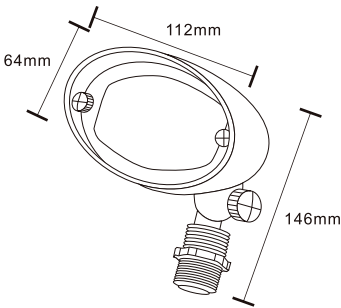

## MATERIAL / FEATURES

- Heavy Duty Cast Aluminium
- Heat Resistant Interchangeable Gasket and Lenses included- Clear Lens or Frosted Lens
- Includes (GS1) ABS Ground Stake, 1/2" NPT thread, slotted for ease of installation
- EPDM Rubber Bug Plug, prevents moisture/bugs from entering fixture
- Thumb Screw on knuckle for easy field adjustment
- "O" Ring Seal for added moisture protection
- Weather Resistant Powder Coat Finish - Aluminium

## SPECIFICATIONS

- 12 Volt Fixture
- 3' - #18/2 Direct Bury Landscape Lighting Wire
- Hi-temp ceramic socket w/nickel contacts, stainless steel springs, and Teflon jacketed wire leads
- Globe required –G4 35 W Max
- IP Rating: IP65