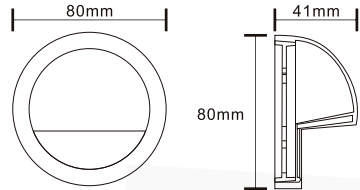

PDL1100BK PDL1100BZ PDL2100WB

MATERIAL / FEATURES

- Cast Aluminium: PDL1100BK/BZ
- Cast Brass: PDL2100WB – Weathered Brass
- Stainless Steel Hex Screws and Wrench included
- Heat Resistant Frosted Glass Lens
- Finish
  - Weather Resistant Powder Coat finish - Aluminium
    - (BK) Black – PDL1100BK
    - (BZ) Commercial Bronze – PDL1100BZ
  - Chemically Aged finish - Brass
    - (WB) – Weathered Brass-PDL2100WB
    - WB Brass finish will patina / tarnish depending on environmental conditions

PDL1100BK