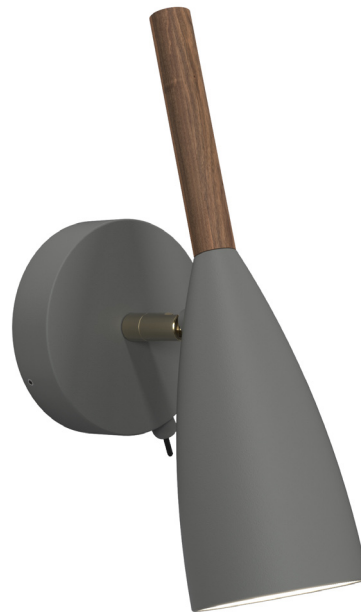

design[®]
for the
people

nordlux[®]

Pure 10

Height (cm): 26
Projection (cm): 17
Shade diameter (cm): 7.5
Wall box (cm): Ø10

Pure 10

Item number: 78271011 Grey
EAN: 5701581308480

Packaging unit 3
Material: Metal/Wood
IP20, Class 2 (Double isolated), 230V
Cord: 180 cm, Grey
Can the cable be replaced? Yes
Switch on the fixture
GU10, Max. 8W, Light source not included

Area: Indoor
Energy class A++ - A

PURE was created to be a charming pendant light, and a star was born. Similarly, a design offering the potential to expand the collection – all composed of clean lines with the unmistakable common feature: the elegant slender top, made from FSC certified oiled walnut. PURE delivers a stylish simple line in home decoration, and will quickly find its proper place due to its sleek design. Also in your heart. Design by Bønnelycke MDD. The light has many fine details, such as the simple adjustable arm in brushed brass and an elegant placement of the on/off button.