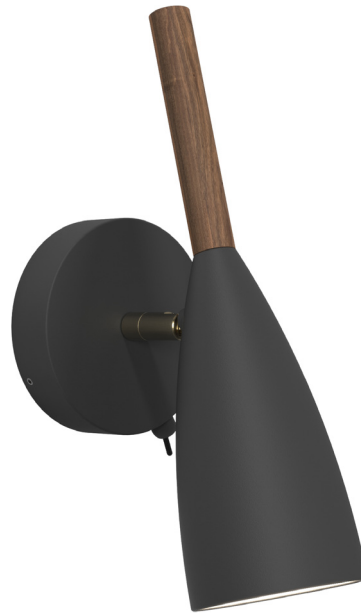

design[®]
for the
people

nordlux[®]

Pure 10

Height (cm): 26
Projection (cm): 17
Shade diameter (cm): 7.5
Wall box (cm): Ø10

Pure 10

Item number: 78271003 Black
EAN: 5701581308381

Packaging unit 3
Material: Metal/Wood
IP20, Class 2 (Double isolated), 230V
Cord: 180 cm, Black
Can the cable be replaced? Yes
Switch on the fixture
GU10, Max. 8W, Light source not included

Area: Indoor
Energy class A++ - A

PURE was created to be a charming pendant light, and a star was born. Similarly, a design offering the potential to expand the collection – all composed of clean lines with the unmistakable common feature: the elegant slender top, made from FSC certified oiled walnut. PURE delivers a stylish simple line in home decoration, and will quickly find its proper place due to its sleek design. Also in your heart. Design by Bønnelycke MDD. The light has many fine details, such as the simple adjustable arm in brushed brass and an elegant placement of the on/off button.