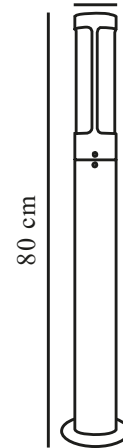

HELIX | GARDEN LIGHT | CORTEN

77499938

nordlux®

Item Number: 77499938

EAN: 5704924005909

TUN: 2140719

Colour: Corten

Primary material: Corten

Secondary material: Plastic

IP degree: IP44

Socket type: GU10

Class (Class 1, Class 2, Class 3):

Class 2 (Double isolated)

Parallel connection: Yes

Suitable for Seaside: Yes

Voltage (V): 230 Volt

Maximum bulb wattage (W): 8

Height (cm) : 80

Pcs Per Master Carton: 2

Sales Box Height (cm): 81.5

Sales Box Width(cm): 15.5

Sales Box Depth (cm): 15.5

Sales Box Volume m³ : 0.0196

Product net weight (kg): 2.67

**Parallel connection possible • Can be mounted on Nordlux base unit • Extra durable material suitable for coastal areas
(Designed For Seaside) • 15-year guarantee on surface deterioration**

Helix illuminates outdoor areas with its distinctive design. The screws are visible, and the finish exudes raw confidence. The actual light bulb is hidden from the eye. It comes from below and ensures indirect lighting, which is evenly distributed in the top part of the light. Design by Bønnelycke MDD. It is possible to purchase a base for pillar lighting appropriate for this product. This product is part of our "Designed For Seaside" range, crafted from extra durable materials to withstand even the harshest coastal weather conditions. Over time, exposure to the elements causes the cor-ten to develop a beautiful, darker patina.