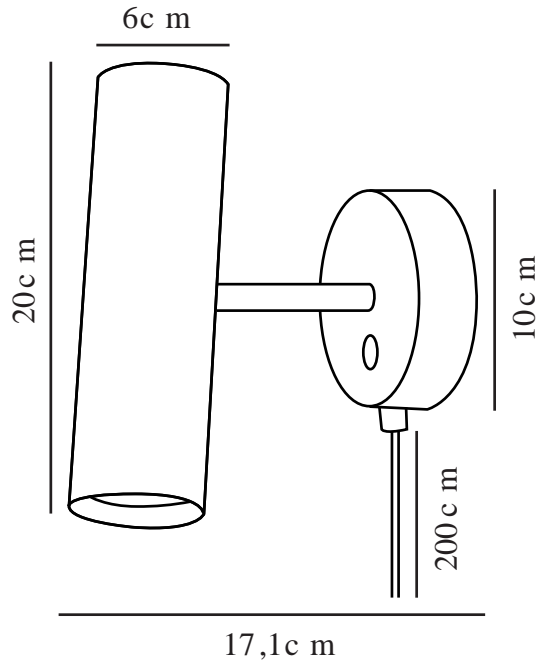

MIB 6 | WALL LIGHT | CHROME

61681033

Voltage (V): 220-240 Volt
IP degree: IP20
Maximum bulb wattage (W): 20
Class (Class 1, Class 2, Class 3):
Class 2 (Double isolated)
Socket type: GU10
Switch placement: On the wall
base
Parallel connection: False

Primary material: Metal
Secondary material: Plastic
Colour of the cable: Black
Length of the cable (cm): 180
Surface material of the cable:
Plastic
Is the cable replaceable: True
Colour: Chrome

Height (cm) : 20
Width (cm): 10
Shade Diameter (cm): 6
Lenght (cm): 17
Projection (cm): 17
Tilt Angle (°): 90
Turning Angle (°): 320

EAN: 5704924014468
Item Number: 61681033
Pcs Per Master Carton: 3

Sales Box Height (cm): 26
Sales Box Width(cm): 13.5
Sales Box Depth (cm): 13.5
Sales Box Volume m³ : 0.0047
Product net weight (kg): 0.78

- A contemporary yet timeless design
- Slim and elegant
- The tiltable head allows you to adjust the direction of light
- On/off touch button on wall base
- Cool chrome finish

The minimalistic MIB series by Danish designer Bønnelycke MDD is the epitome of elegant design and Nordic elegance. The slender and adjustable lamp head emits a precise and directional light.