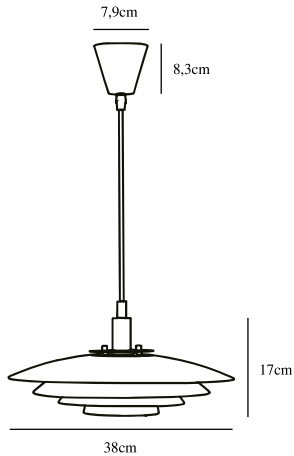

# BRETAGNE 38 | PENDANT | GREY

39489910

nordlux®

Voltage (V): 220-240 Volt  
IP degree: IP20  
Maximum bulb wattage (W): 25W  
Class (Class 1, Class 2, Class 3):  
Class 2 (Double isolated)  
Bulb base: G9  
Parallel connection: False

Primary material: Metal  
Secondary material: Metal  
Color of the cable: Grey  
Length of the cable (cm): 200  
Surface material of the cable:  
Plastic  
Is the cable replaceable: False  
Color: Grey

Height (cm): 18.8  
Width (cm): 38  
Shade Diameter (cm): 38  
Lenght (cm): 38

EAN: 5704924011450  
TUN: 2276912  
Item Number: 39489910  
Pcs Per Master Carton: 3

Sales Box Height (cm): 47  
Sales Box Width(cm): 43  
Sales Box Depth (cm): 13.5  
Sales Box Volume m<sup>3</sup> : 0.027  
Product net weight (kg): 1.55