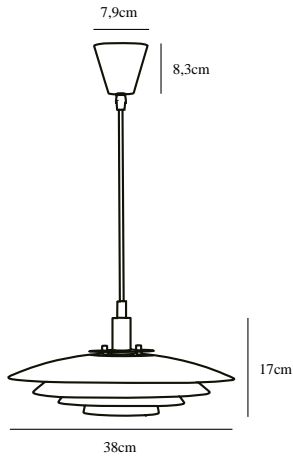

BRETAGNE | PENDANT | WHITE

39489901

nordlux®

Voltage (V): 230 Volt
IP degree: IP20
Maximum bulb wattage (W): 40W
Class (Class 1, Class 2, Class 3):
Class 1 (Earth contact)
Bulb base: G9
Dimmerable: Yes with compatible
bulb

Primary material: Metal
Color of the cable: White
Length of the cable (cm): 200
Surface material of the cable:
Plastic
Is the cable replaceable: False

Color: White
Height (cm): 17
Shade Diameter (cm): 38
Shade Height (cm): 17
EAN: 5701581330788
TUN: 1836698
Item Number: 39489901

Pcs Per Master Carton: 3
Sales Box Height (cm): 35
Sales Box Width(cm): 41
Sales Box Depth (cm): 11
Sales Box Volume m³ : 0.0158
Product net weight (kg): 1.672

- Scandinavian classic design
- Multiple layered shades create a soft, diffused light
- White coloured inside for optimal light

Exclusive pendant light in metal. The streamlined design provides an even distribution of light.