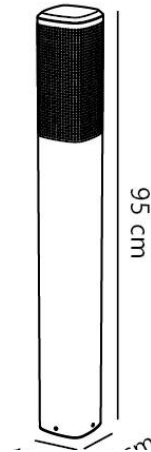

# SIDARA 95 | GARDEN LIGHT | SEASIDE ANTHRACITE nordlux®

2618468250

Item Number: 2618468250

EAN: 5704924025815

TUN: 2513829

Colour: Seaside anthracite

Primary material: Aluminium

Secondary material: Plastic

IP degree: IP44

Socket type: E27

IK degree: IK05

Class (Class 1, Class 2, Class 3):

Class 1 (Earth contact)

Parallel connection: Yes

Suitable for Seaside: Yes

Voltage (V): 220-240 Volt

Maximum bulb wattage (W): 15

Height (cm) : 95

Width (cm): 12

Length (cm): 12

Pcs Per Master Carton: 3

Sales Box Height (cm): 102

Sales Box Width(cm): 14.1

Sales Box Depth (cm): 14.1

Sales Box Volume m<sup>3</sup> : 0.0203

Product net weight (kg): 2.966

**Decorative perforated design • Beautiful light effect • Easy to install with the included base • Extra durable material suitable for coastal areas (Designed For Seaside) • 10-year guarantee on surface deterioration**