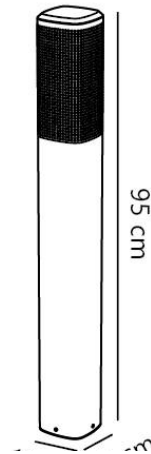

SIDARA 95 | GARDEN LIGHT | SEASIDE BROWN METALLIC

2618468218

nordlux®

Item Number: 2618468218

EAN: 5704924025808

TUN: 2513830

Colour: Seaside brown metallic

Primary material: Aluminium

Secondary material: Plastic

IP degree: IP44

Socket type: E27

IK degree: IK05

Class (Class 1, Class 2, Class 3):

Class 1 (Earth contact)

Parallel connection: Yes

Suitable for Seaside: Yes

Voltage (V): 220-240 Volt

Maximum bulb wattage (W): 15

Height (cm) : 95

Width (cm): 12

Length (cm): 12

Pcs Per Master Carton: 3

Sales Box Height (cm): 102

Sales Box Width(cm): 14.1

Sales Box Depth (cm): 14.1

Sales Box Volume m³ : 0.0203

Product net weight (kg): 2.979

Decorative perforated design • Beautiful light effect • Easy to install with the included base • Extra durable material suitable for coastal areas (Designed For Seaside) • 10-year guarantee on surface deterioration