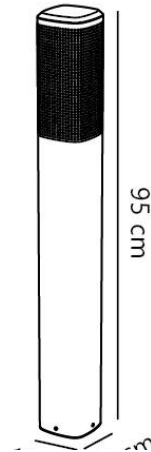

# SIDARA 95 | GARDEN LIGHT | SEASIDE BLACK

2618468203

nordlux®

Item Number: 2618468203  
EAN: 5704924025730  
TUN: 2513831

Colour: Seaside black  
Primary material: Aluminium  
Secondary material: Plastic

IP degree: IP44

Socket type: E27  
IK degree: IK05  
Class (Class 1, Class 2, Class 3):  
Class 1 (Earth contact)  
Parallel connection: Yes  
Suitable for Seaside: Yes  
Voltage (V): 220-240 Volt  
Maximum bulb wattage (W): 15  
Height (cm) : 95

Width (cm): 12  
Length (cm): 12

Pcs Per Master Carton: 3  
Sales Box Height (cm): 102  
Sales Box Width(cm): 14.1  
Sales Box Depth (cm): 14.1  
Sales Box Volume m<sup>3</sup> : 0.0203  
Product net weight (kg): 3.0275