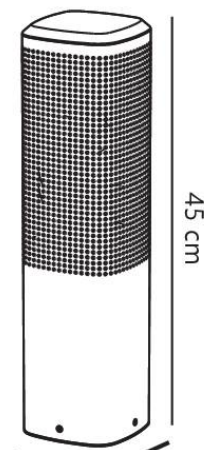

# SIDARA 45 | GARDEN LIGHT | SEASIDE ANTHRACITE nordlux®

2618448250

Item Number: 2618448250  
EAN: 5704924025792  
TUN: 2513827

Colour: Seaside anthracite  
Primary material: Aluminium  
Secondary material: Plastic

IP degree: IP44

Socket type: E27  
IK degree: IK05  
Class (Class 1, Class 2, Class 3):  
Class 1 (Earth contact)  
Parallel connection: Yes  
Suitable for Seaside: Yes  
Voltage (V): 220-240 Volt  
Maximum bulb wattage (W): 15  
Height (cm) : 45

Width (cm): 12  
Length (cm): 12

Pcs Per Master Carton: 3  
Sales Box Height (cm): 46.8  
Sales Box Width(cm): 26  
Sales Box Depth (cm): 14  
Sales Box Volume m<sup>3</sup> : 0.017  
Product net weight (kg): 1.927