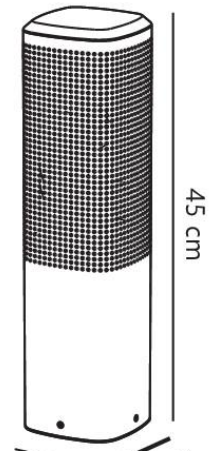

SIDARA 45 | GARDEN LIGHT | SEASIDE BROWN METALLIC

2618448218

nordlux®

Item Number: 2618448218

EAN: 5704924025785

TUN: 2513826

Colour: Seaside brown metallic

Primary material: Aluminium

Secondary material: Plastic

IP degree: IP44

Socket type: E27

IK degree: IK05

Class (Class 1, Class 2, Class 3):

Class 1 (Earth contact)

Parallel connection: Yes

Suitable for Seaside: Yes

Voltage (V): 220-240 Volt

Maximum bulb wattage (W): 15

Height (cm) : 45

Width (cm): 12

Length (cm): 12

Pcs Per Master Carton: 3

Sales Box Height (cm): 46.8

Sales Box Width(cm): 26

Sales Box Depth (cm): 14

Sales Box Volume m³ : 0.017

Product net weight (kg): 1.959

Decorative perforated design • Beautiful light effect • Easy to install with the included base • Extra durable material suitable for coastal areas (Designed For Seaside) • 10-year guarantee on surface deterioration