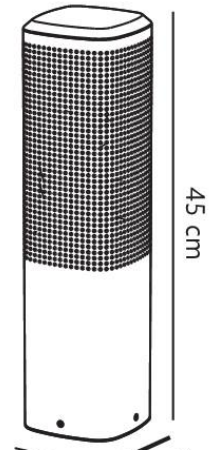

SIDARA 45 | GARDEN LIGHT | SEASIDE BLACK

2618448203

nordlux®

Item Number: 2618448203

EAN: 5704924025723

TUN: 2513825

Colour: Seaside black

Primary material: Aluminium

Secondary material: Plastic

IP degree: IP44

Socket type: E27

IK degree: IK05

Class (Class 1, Class 2, Class 3):

Class 1 (Earth contact)

Parallel connection: Yes

Suitable for Seaside: Yes

Voltage (V): 220-240 Volt

Maximum bulb wattage (W): 15

Height (cm) : 45

Width (cm): 12

Length (cm): 12

Pcs Per Master Carton: 3

Sales Box Height (cm): 47.5

Sales Box Width(cm): 26

Sales Box Depth (cm): 14

Sales Box Volume m³ : 0.0173

Product net weight (kg): 1.945

Decorative perforated design • Beautiful light effect • Easy to install with the included base • Extra durable material suitable for coastal areas (Designed For Seaside) • 10-year guarantee on surface deterioration